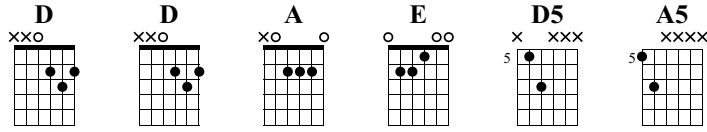

Ode an die Freude

Ludwig van Beethoven

Arr.: Joe Pinkl

E-Gitarre (Advanced)

Standard tuning

$\text{♩} = 72$

el.guit.

Musical notation for measures 1-8. Chords: D, D, D, A, D, D, D, A, D. Includes treble clef, key signature (F#), and guitar tablature.

Musical notation for measures 9-16. Chords: A, A, A, D, E, A, D, D, D, A, D. Includes treble clef, key signature (F#), and guitar tablature.

Musical notation for measures 17-24. Chords: A, A, A, D, E, A, D, D, D, A, D. Includes treble clef, key signature (F#), and guitar tablature.

24

Empty musical staff for measures 25-48, with a large black bar across the staff.

Musical notation for measures 49-56. Chords: D, D, D, A, D, D, D, A, D. Includes treble clef, key signature (F#), and guitar tablature.

T A B 7 5 7 5 7 5 7 5 7 5 6 7 0 7 5

D5 D5 D5 D5 A5 A5 A5 D5

121 122 123 124 125 126 127 128

T A B 7 5 7 5 7 5 7 5 7 5 7 5 7 5

A5 A5 A5 A5 A5 (F#/A#) B5 E5 A5

129 130 131 132 133 134 (F#/A#) 135 B5 E5 136

T A B 7 5 7 5 7 5 7 5 7 5 6 7 0 7 5